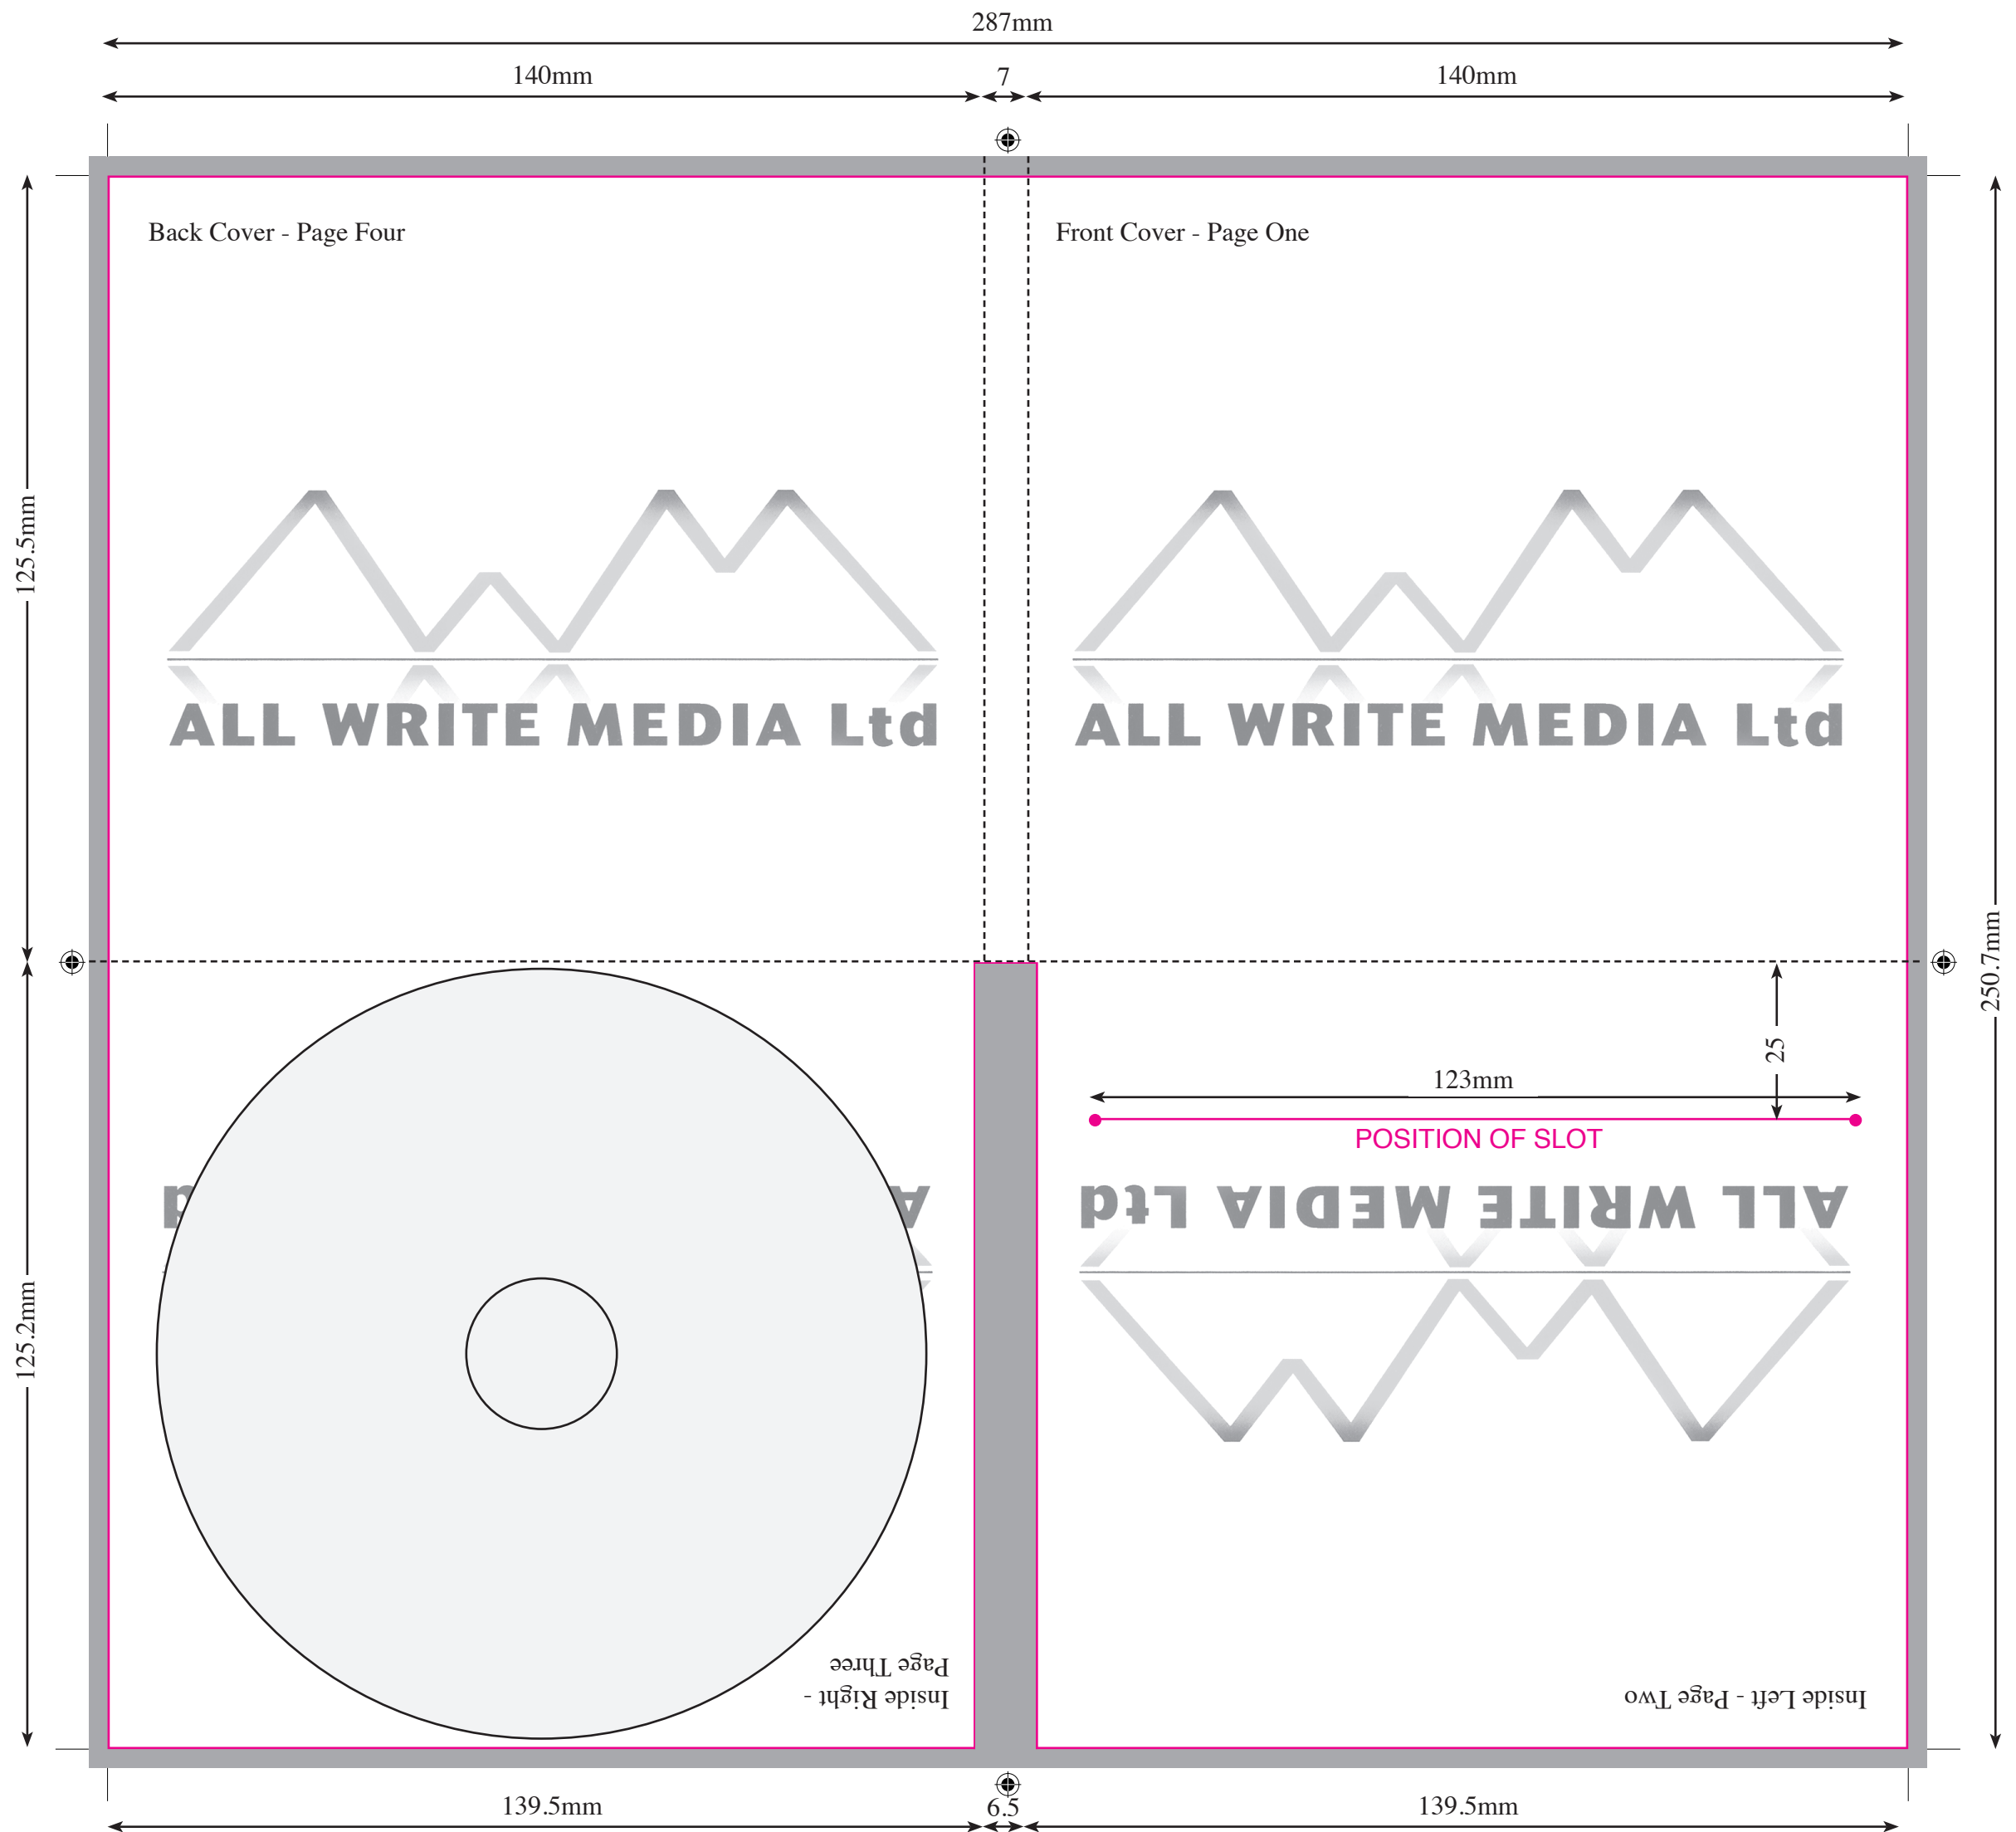

ALL WRITE MEDIA Ltd

4/0 4 Page CD Digipak with Slot for Booklet

Trim 
 Fold 
 Bleed 

THIS IS FOR MEASUREMENT GUIDELINES ONLY.

Do not place artwork directly onto this keyline, but create a new document in your design software, ensuring that the rulers are accurately measured.

*Hi-Resolution Photoshop TIFFS, EPS files, Collected-For-Output Quark files, and InDesign files (supplied with all images and fonts used) are also acceptable but may create delays.

Bleed area of 3mm required